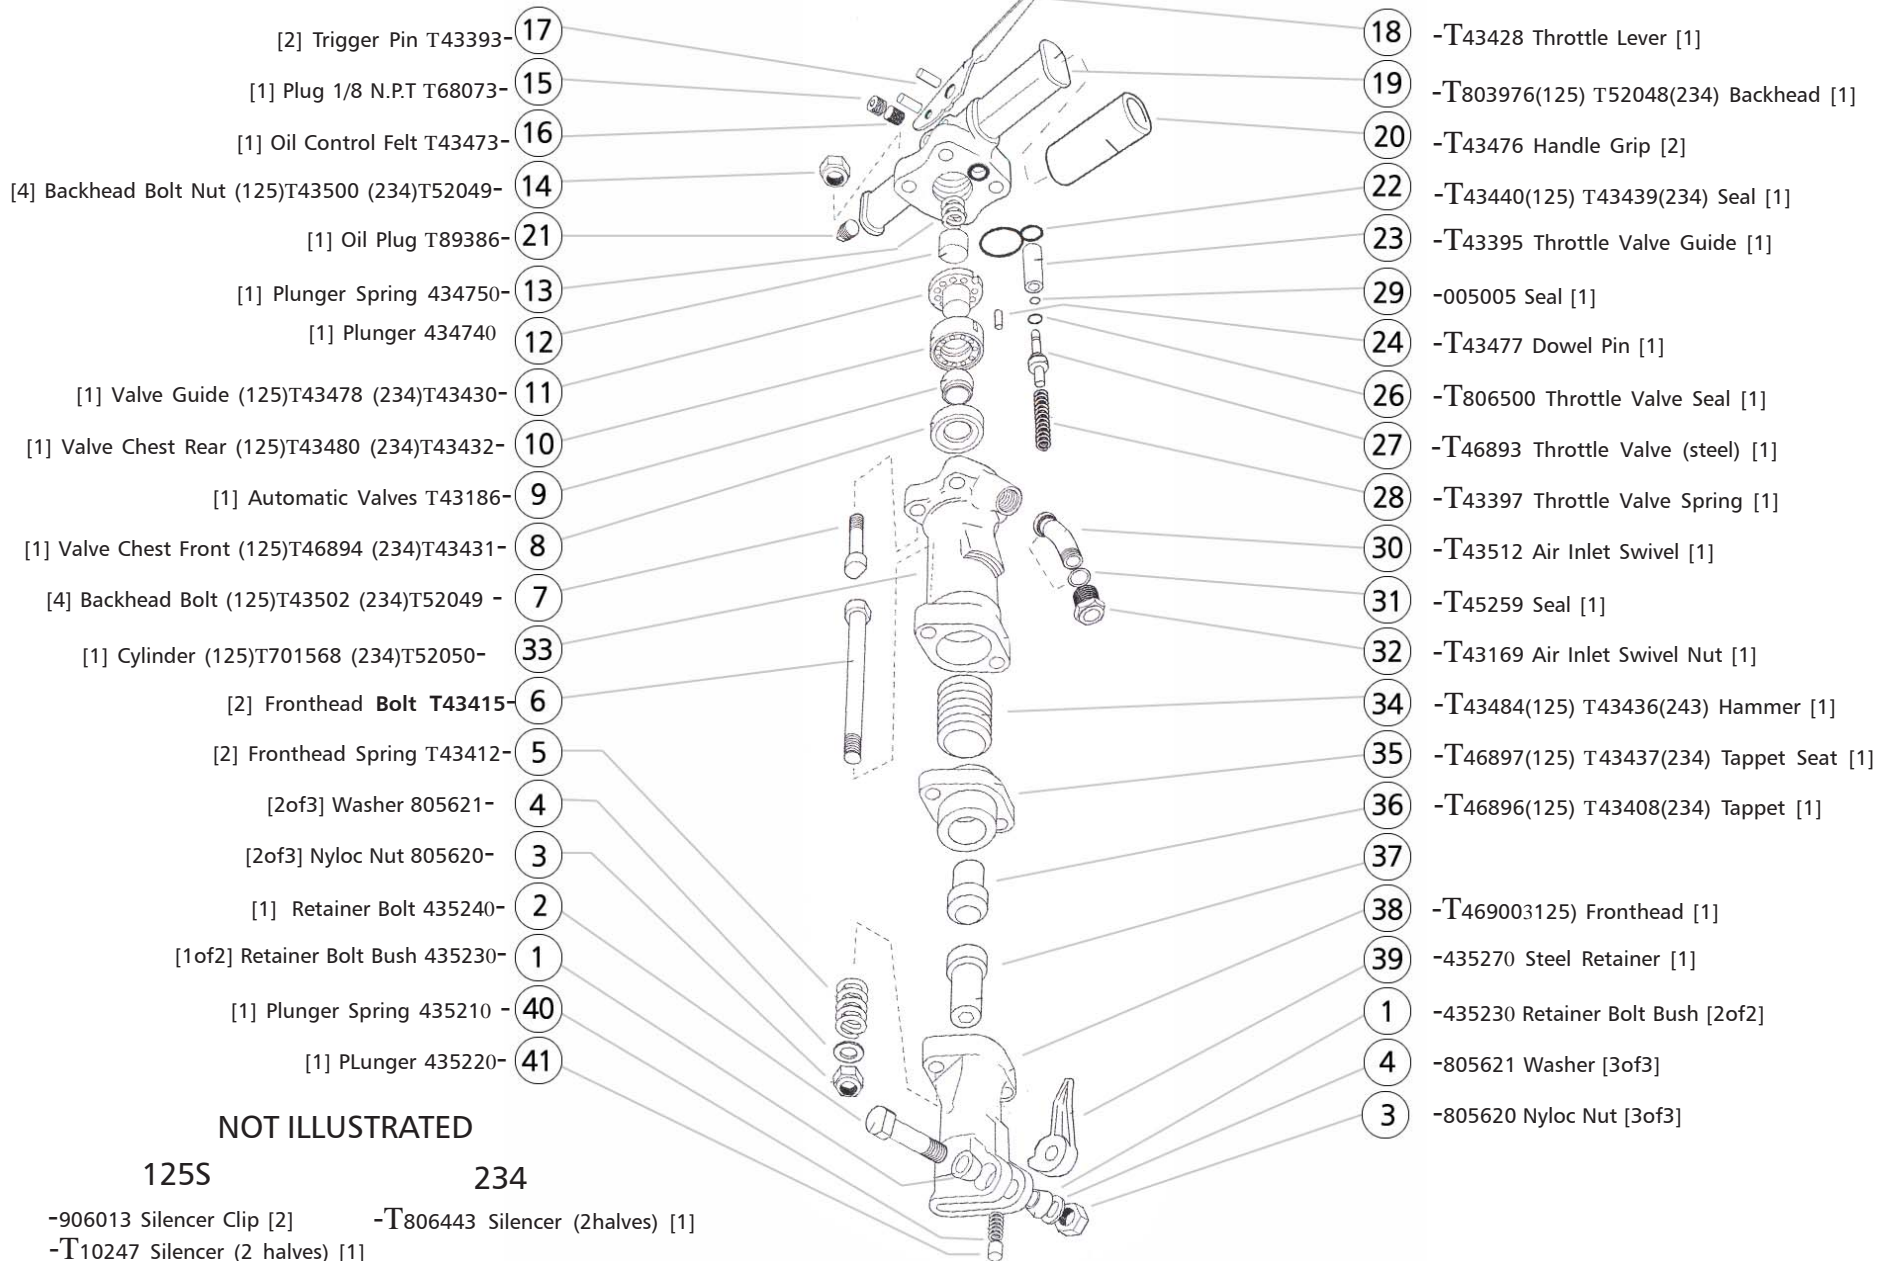

125S/234 parts list

STANDARD BREAKERS

NOT ILLUSTRATED

125S

234

- 906013 Silencer Clip [2]
- T10247 Silencer (2 halves) [1]
- 029009 Lock Nut [8]
- 029013 Silencer Washer [16]
- 910105 Screw [8]
- T806443 Silencer (2halves) [1]

- 18 -T43428 Throttle Lever [1]
- 19 -T803976(125) T52048(234) Backhead [1]
- 20 -T43476 Handle Grip [2]
- 22 -T43440(125) T43439(234) Seal [1]
- 23 -T43395 Throttle Valve Guide [1]
- 29 -005005 Seal [1]
- 24 -T43477 Dowel Pin [1]
- 26 -T806500 Throttle Valve Seal [1]
- 27 -T46893 Throttle Valve (steel) [1]
- 28 -T43397 Throttle Valve Spring [1]
- 30 -T43512 Air Inlet Swivel [1]
- 31 -T45259 Seal [1]
- 32 -T43169 Air Inlet Swivel Nut [1]
- 34 -T43484(125) T43436(243) Hammer [1]
- 35 -T46897(125) T43437(234) Tappet Seat [1]
- 36 -T46896(125) T43408(234) Tappet [1]
- 37
- 38 -T469003(125) Fronthead [1]
- 39 -435270 Steel Retainer [1]
- 1 -435230 Retainer Bolt Bush [2of2]
- 4 -805621 Washer [3of3]
- 3 -805620 Nyloc Nut [3of3]