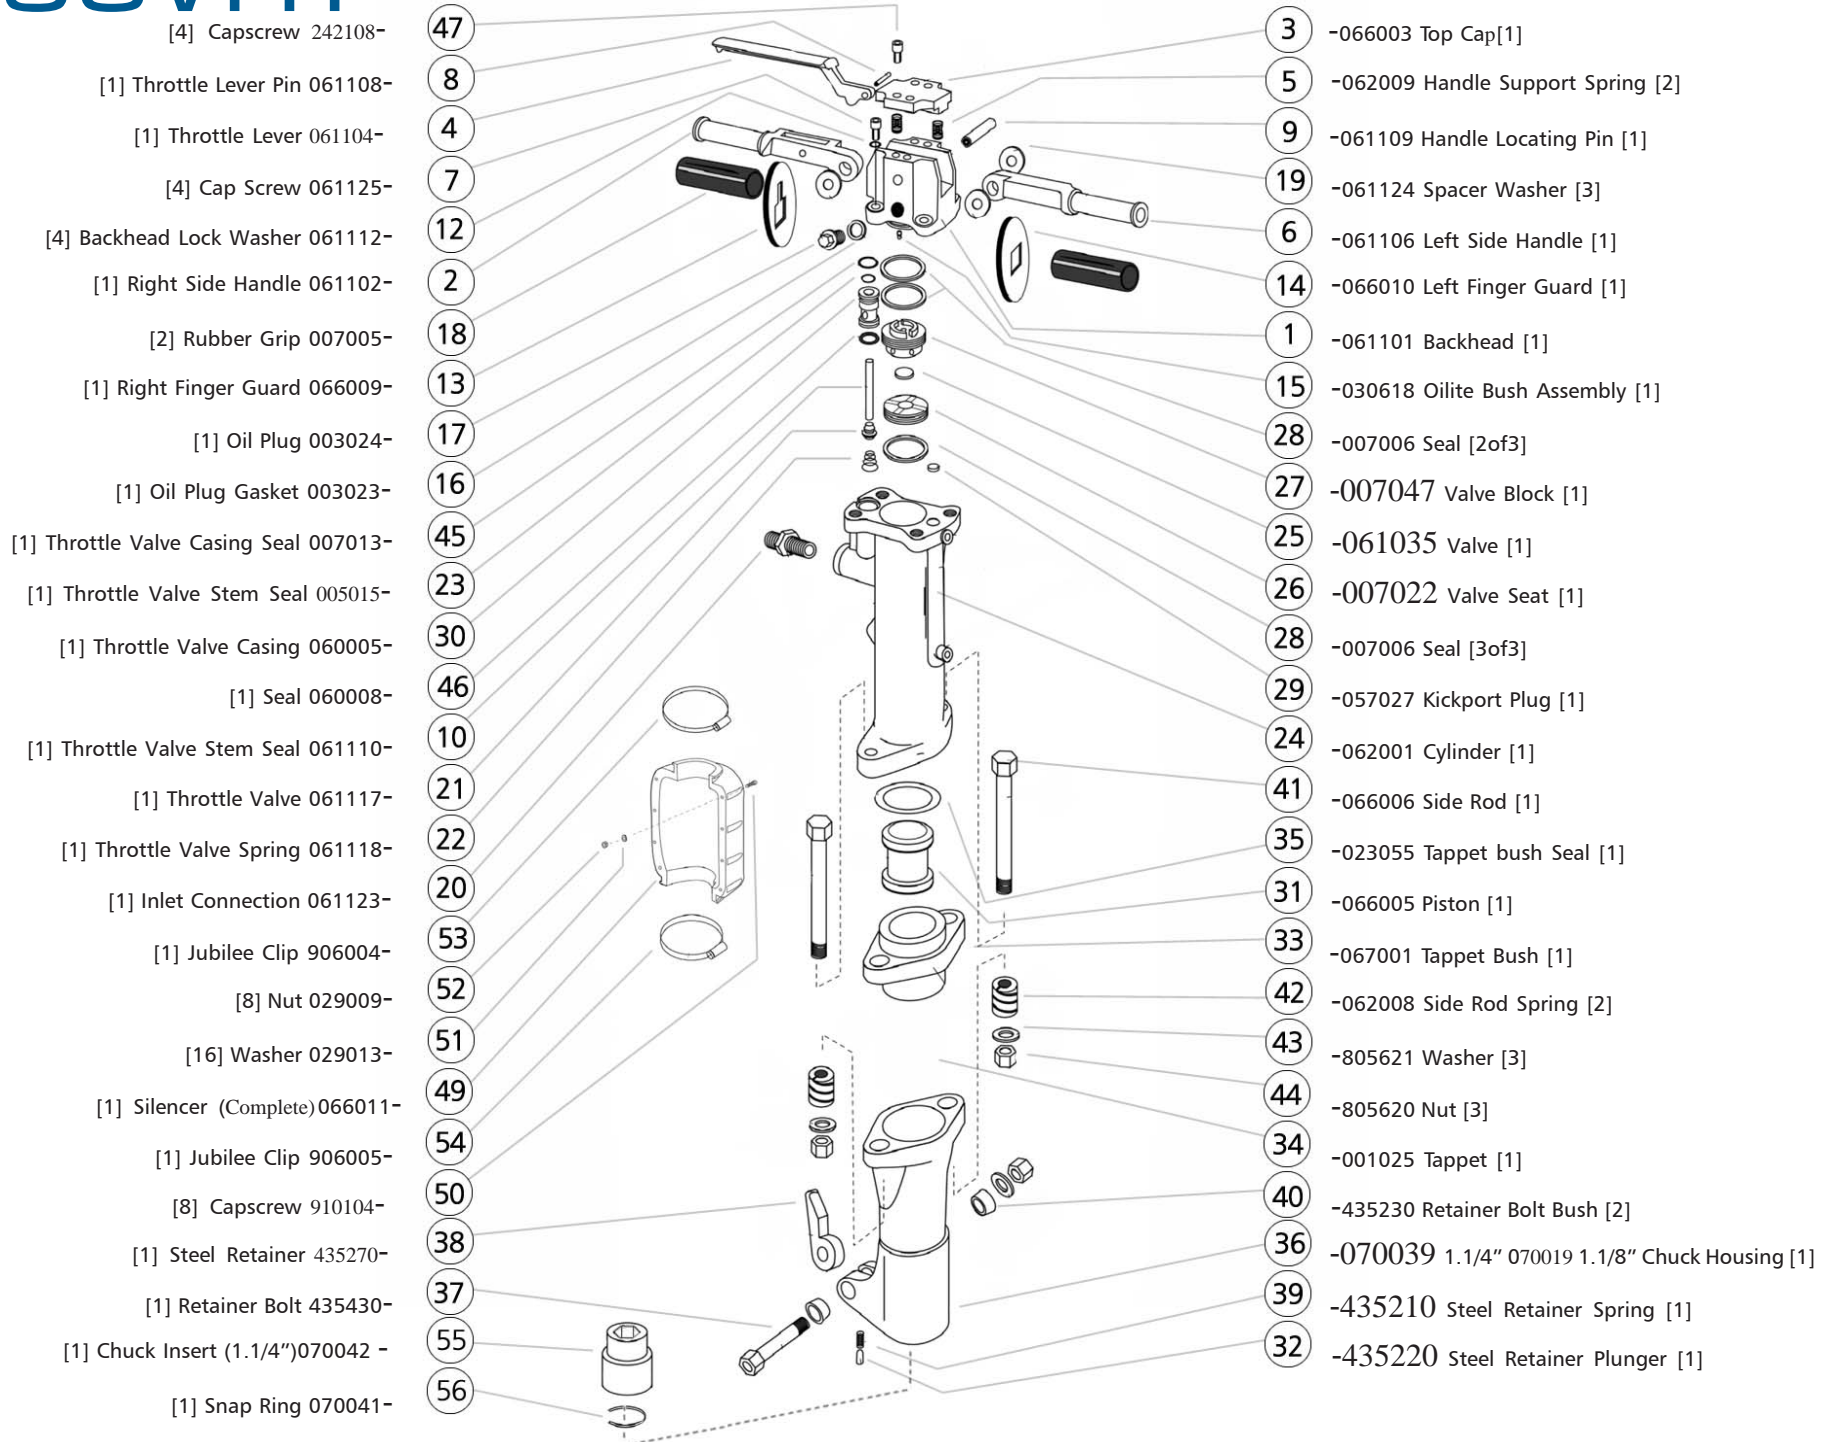

# 28SVRT parts list

VR BREAKERS

- [4] Capscrew 242108-
- [1] Throttle Lever Pin 061108-
- [1] Throttle Lever 061104-
- [4] Cap Screw 061125-
- [4] Backhead Lock Washer 061112-
- [1] Right Side Handle 061102-
- [2] Rubber Grip 007005-
- [1] Right Finger Guard 066009-
- [1] Oil Plug 003024-
- [1] Oil Plug Gasket 003023-
- [1] Throttle Valve Casing Seal 007013-
- [1] Throttle Valve Stem Seal 005015-
- [1] Throttle Valve Casing 060005-
- [1] Seal 060008-
- [1] Throttle Valve Stem Seal 061110-
- [1] Throttle Valve 061117-
- [1] Throttle Valve Spring 061118-
- [1] Inlet Connection 061123-
- [1] Jubilee Clip 906004-
- [8] Nut 029009-
- [16] Washer 029013-
- [1] Silencer (Complete) 066011-
- [1] Jubilee Clip 906005-
- [8] Capscrew 910104-
- [1] Steel Retainer 435270-
- [1] Retainer Bolt 435430-
- [1] Chuck Insert (1.1/4") 070042 -
- [1] Snap Ring 070041-

- 47
- 8
- 4
- 7
- 12
- 2
- 18
- 13
- 17
- 16
- 45
- 23
- 30
- 46
- 10
- 21
- 22
- 20
- 53
- 52
- 51
- 49
- 54
- 50
- 38
- 37
- 55
- 56

- 3 -066003 Top Cap [1]
- 5 -062009 Handle Support Spring [2]
- 9 -061109 Handle Locating Pin [1]
- 19 -061124 Spacer Washer [3]
- 6 -061106 Left Side Handle [1]
- 14 -066010 Left Finger Guard [1]
- 1 -061101 Backhead [1]
- 15 -030618 Oilite Bush Assembly [1]
- 28 -007006 Seal [2of3]
- 27 -007047 Valve Block [1]
- 25 -061035 Valve [1]
- 26 -007022 Valve Seat [1]
- 28 -007006 Seal [3of3]
- 29 -057027 Kickport Plug [1]
- 24 -062001 Cylinder [1]
- 41 -066006 Side Rod [1]
- 35 -023055 Tappet bush Seal [1]
- 31 -066005 Piston [1]
- 33 -067001 Tappet Bush [1]
- 42 -062008 Side Rod Spring [2]
- 43 -805621 Washer [3]
- 44 -805620 Nut [3]
- 34 -001025 Tappet [1]
- 40 -435230 Retainer Bolt Bush [2]
- 36 -070039 1.1/4" 070019 1.1/8" Chuck Housing [1]
- 39 -435210 Steel Retainer Spring [1]
- 32 -435220 Steel Retainer Plunger [1]