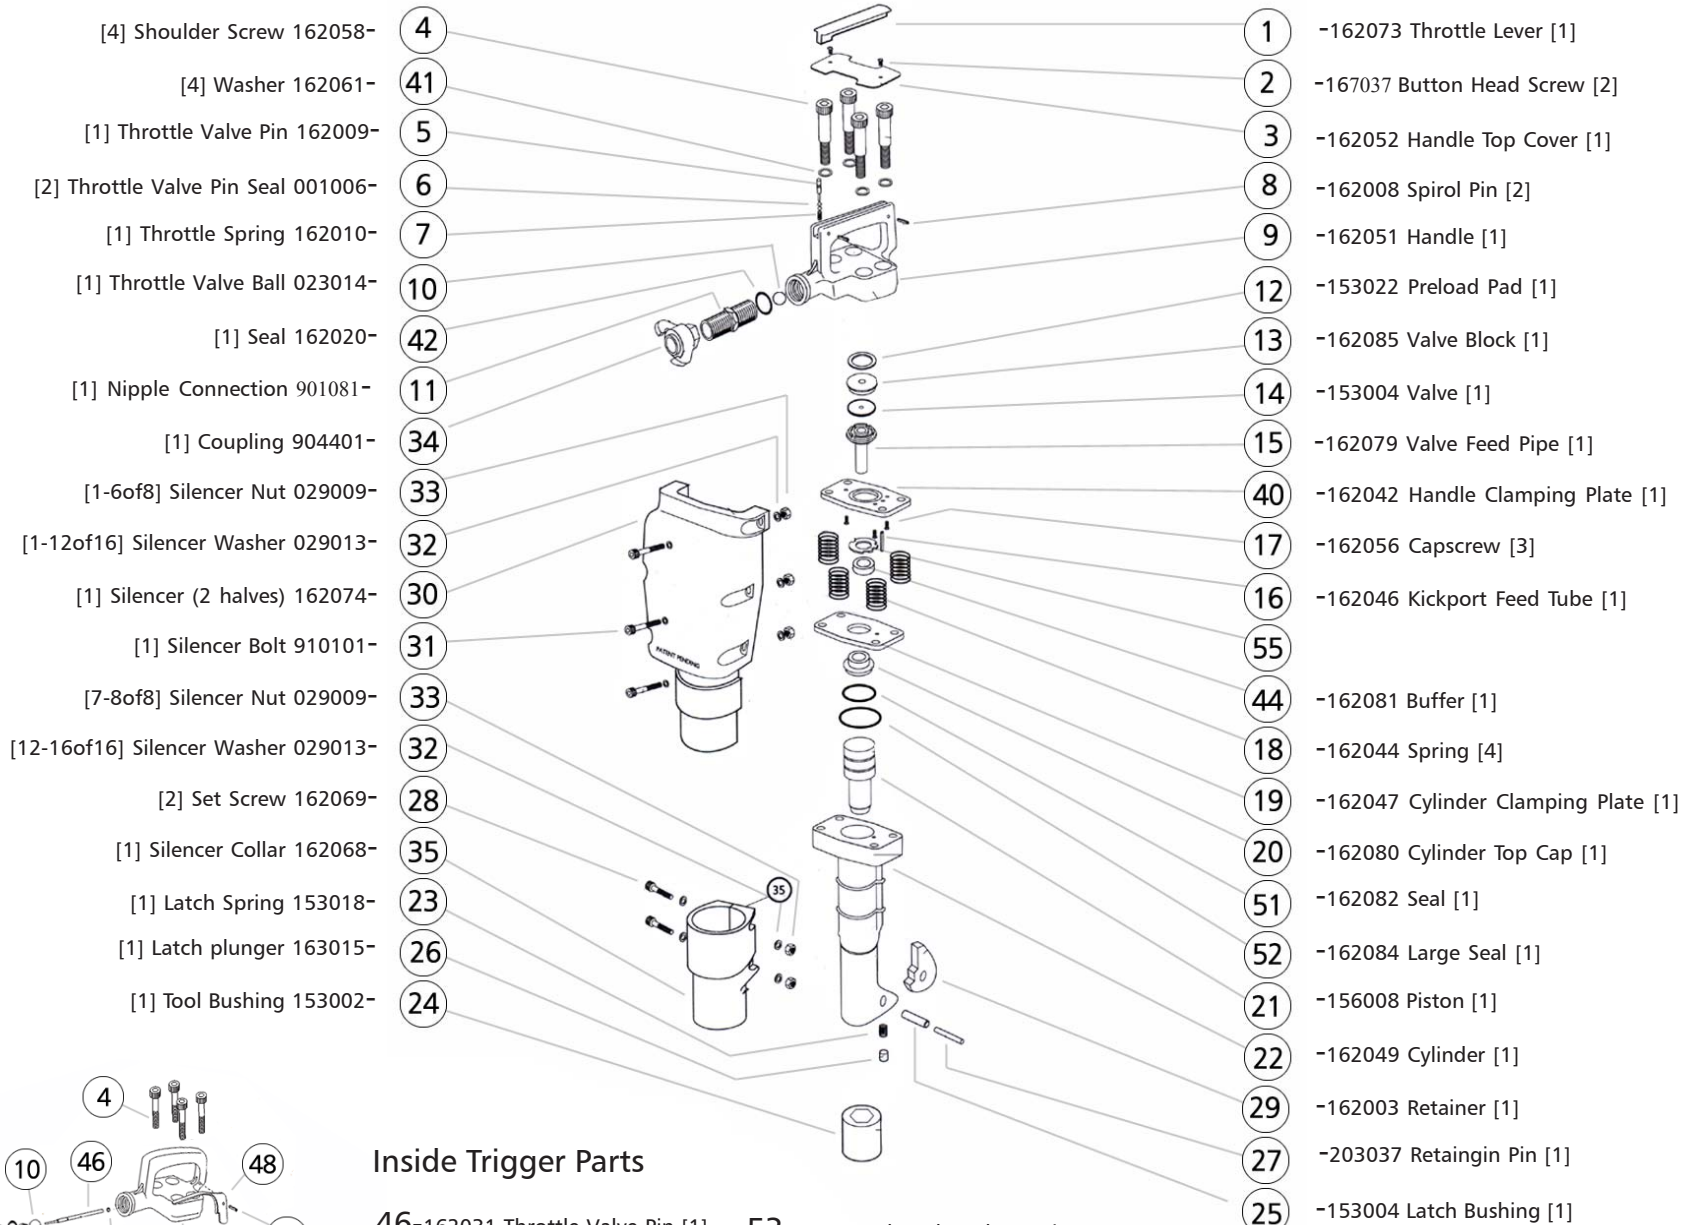

DM11VRS parts list

VR DEMOTOOLS

Inside Trigger Parts

- 46-162031 Throttle Valve Pin [1]
- 48-301002 Throttle Lever [1]
- 49-162032 Throttle Lever Pin [1]
- 53-030012 Throttle Valve Spring [1]
- 54-005005 Throttle Valve Pin Seal [1]

Not Shown

- 162083 Top cap oring
- 167034 Handle Gasket (Foam)