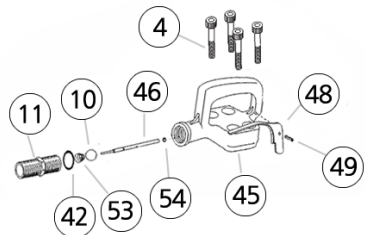

DM11VRS parts list

VR DEMOTOOLS

Inside Trigger Parts

- 46-162031 Throttle Valve Pin [1]
- 48-301002 Throttle Lever [1]
- 49-162032 Throttle Lever Pin [1]
- 53-030012 Throttle Valve Spring [1]
- 54-005005 Throttle Valve Pin Seal [1]

Not Shown

- 162083 Top cap oring
- 167034 Handle Gasket (Foam)