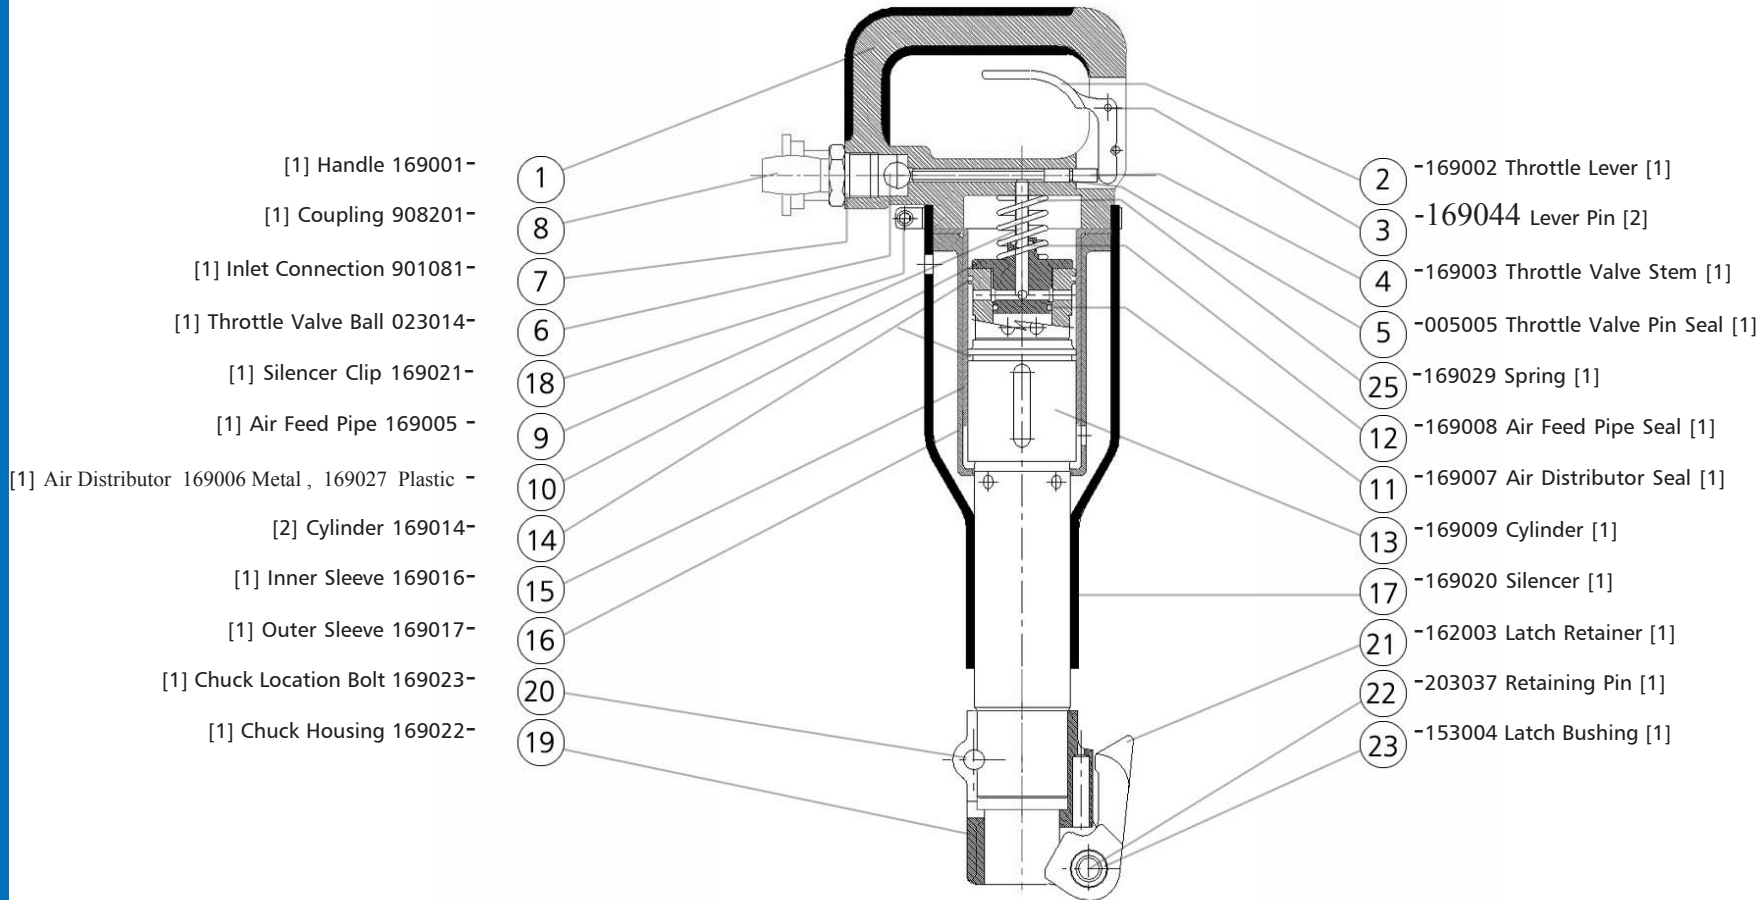

# DP1 1VRS parts list

- [1] Handle 169001-
- [1] Coupling 908201-
- [1] Inlet Connection 901081-
- [1] Throttle Valve Ball 023014-
- [1] Silencer Clip 169021-
- [1] Air Feed Pipe 169005 -
- [1] Air Distributor 169006 Metal , 169027 Plastic -
- [2] Cylinder 169014-
- [1] Inner Sleeve 169016-
- [1] Outer Sleeve 169017-
- [1] Chuck Location Bolt 169023-
- [1] Chuck Housing 169022-

- 2 -169002 Throttle Lever [1]
- 3 -169044 Lever Pin [2]
- 4 -169003 Throttle Valve Stem [1]
- 5 -005005 Throttle Valve Pin Seal [1]
- 25 -169029 Spring [1]
- 12 -169008 Air Feed Pipe Seal [1]
- 11 -169007 Air Distributor Seal [1]
- 13 -169009 Cylinder [1]
- 17 -169020 Silencer [1]
- 21 -162003 Latch Retainer [1]
- 22 -203037 Retaining Pin [1]
- 23 -153004 Latch Bushing [1]

## Not Shown

- |                             |                                 |                                |
|-----------------------------|---------------------------------|--------------------------------|
| -169010 KickPort Plug [2]   | -169015 Cylinder Buffer Ring[1] | -169024 Chuck Location Nut [1] |
| -169011 Valve Ring [1]      | -169018 Key [3]                 | -163015 Retainer Plunger [1]   |
| -169012 Valve Pivot Pin [1] | -169019 Piston [1]              | -153018 Retainer Spring [1]    |
|                             | -153002 Tool Bushing [1]        | -169026 Capscrew [4]           |