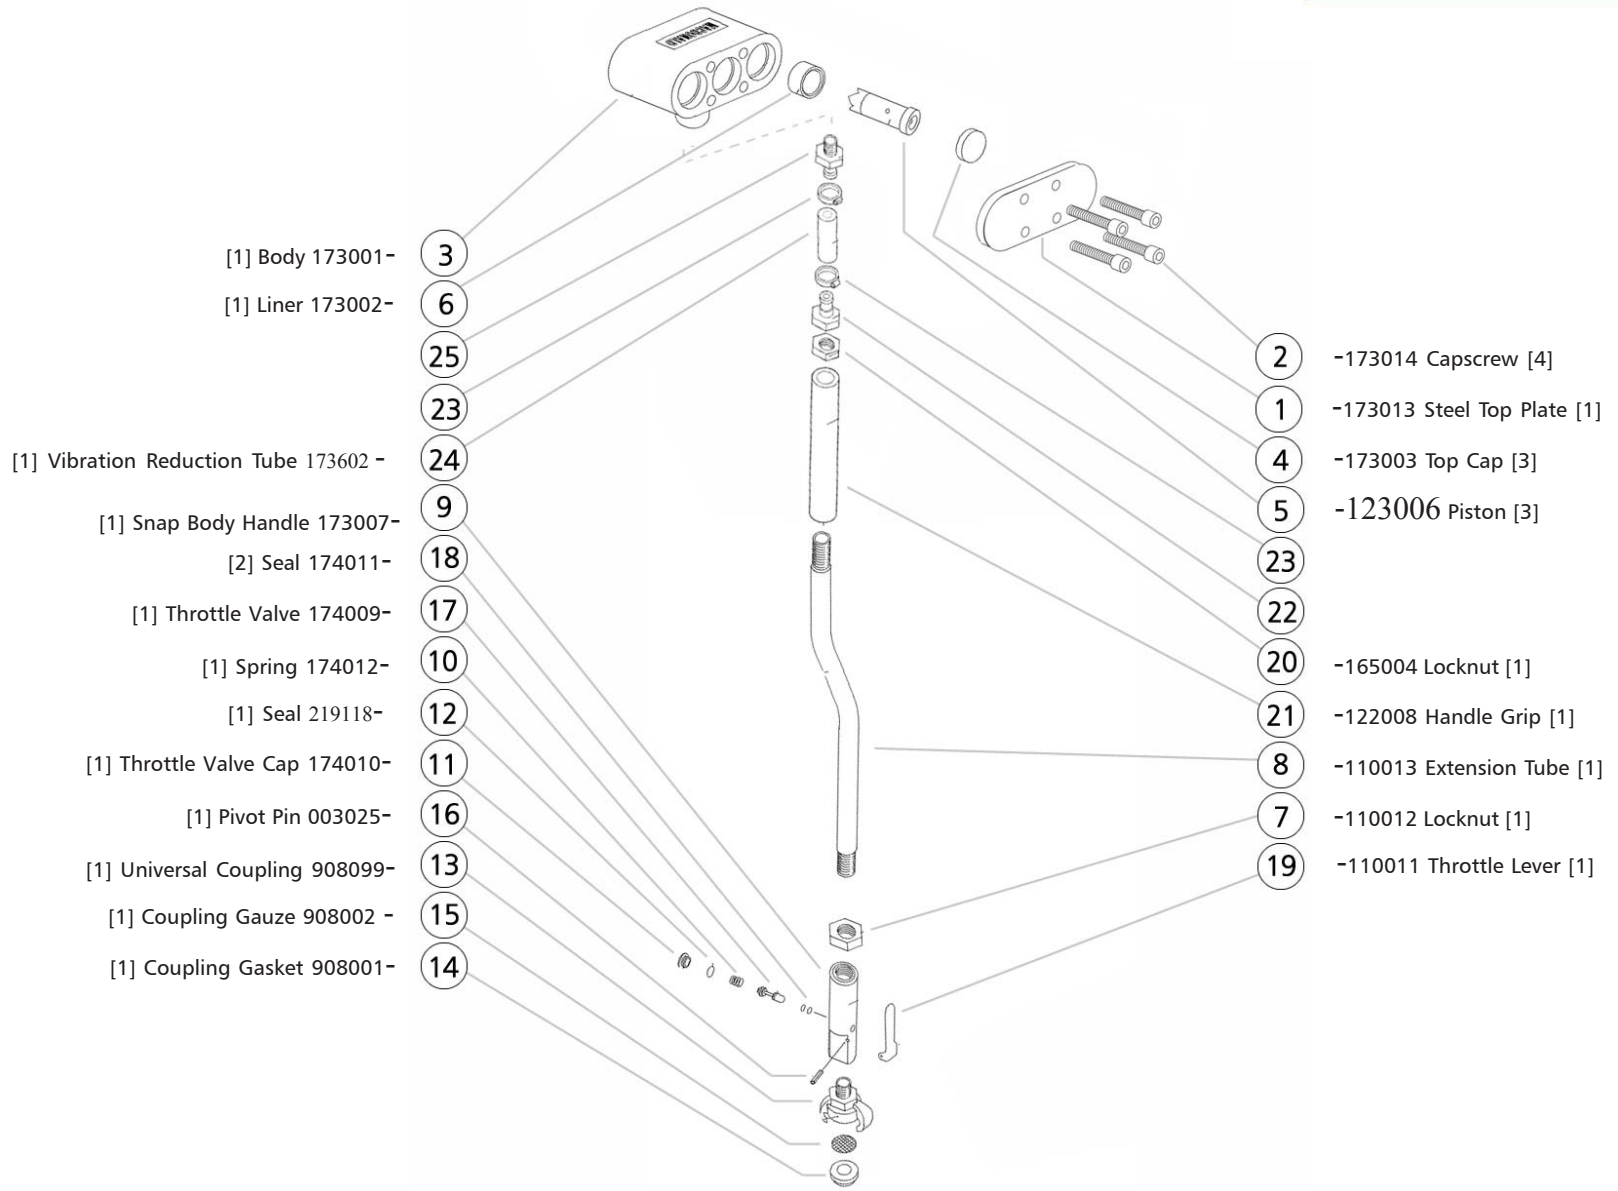

MS3VR parts list

VR SCARBRIERS

- [1] Body 173001- (3)
- [1] Liner 173002- (6)
- [1] Vibration Reduction Tube 173602 - (25)
- (23)
- (24)
- [1] Snap Body Handle 173007- (9)
- [2] Seal 174011- (18)
- [1] Throttle Valve 174009- (17)
- [1] Spring 174012- (10)
- [1] Seal 219118- (12)
- [1] Throttle Valve Cap 174010- (11)
- [1] Pivot Pin 003025- (16)
- [1] Universal Coupling 908099- (13)
- [1] Coupling Gauze 908002 - (15)
- [1] Coupling Gasket 908001- (14)

- (2) -173014 Capscrew [4]
- (1) -173013 Steel Top Plate [1]
- (4) -173003 Top Cap [3]
- (5) -123006 Piston [3]
- (23)
- (22)
- (20) -165004 Locknut [1]
- (21) -122008 Handle Grip [1]
- (8) -110013 Extension Tube [1]
- (7) -110012 Locknut [1]
- (19) -110011 Throttle Lever [1]